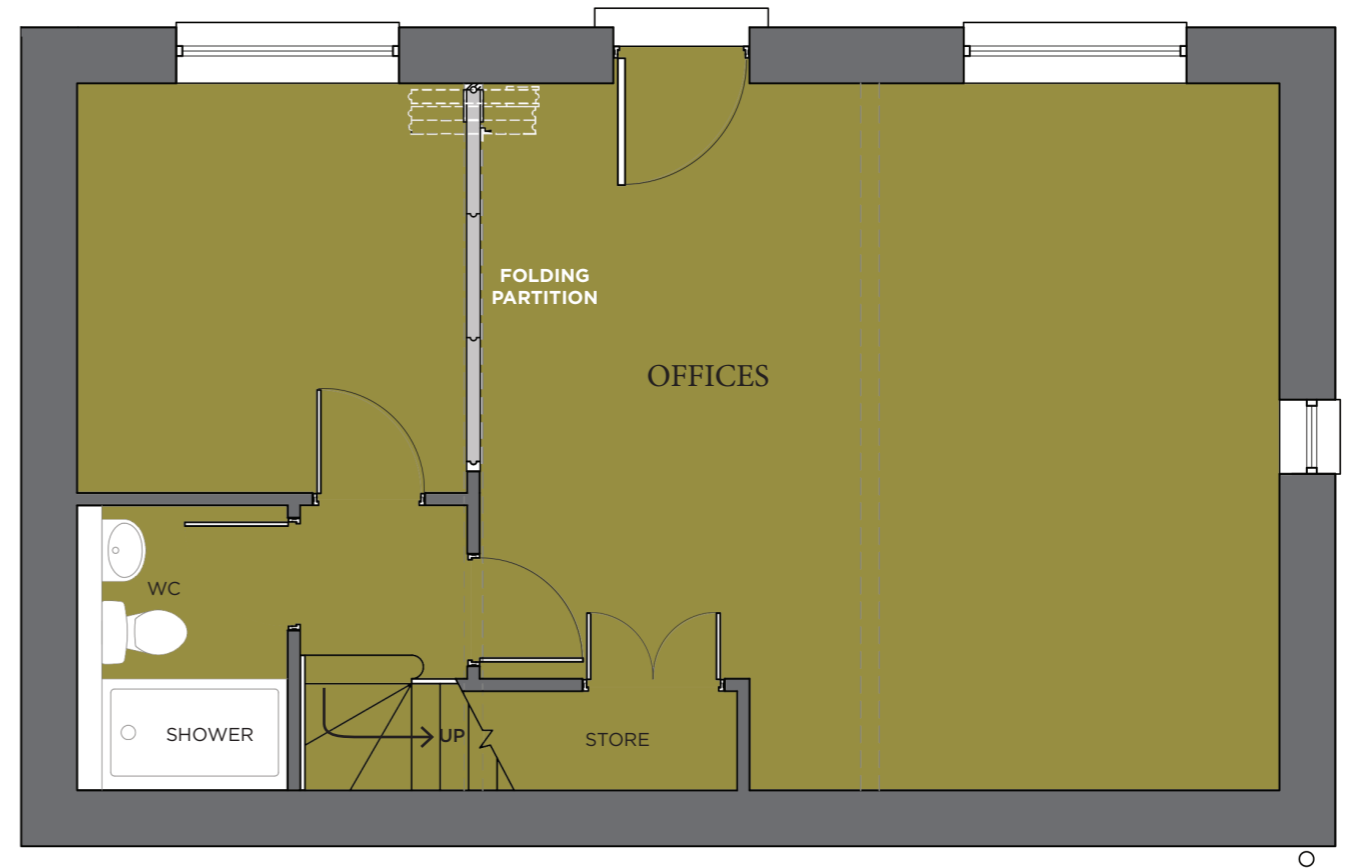

UPPER FLOOR

LOWER FLOOR

SUITE/ROOM	M2	SQ FT
UPPER FLOOR	55.27	594.70
LOWER FLOOR	55.27	594.70

 Common Parts

BOX
HOUSE

GARDENER'S STORE PLAN